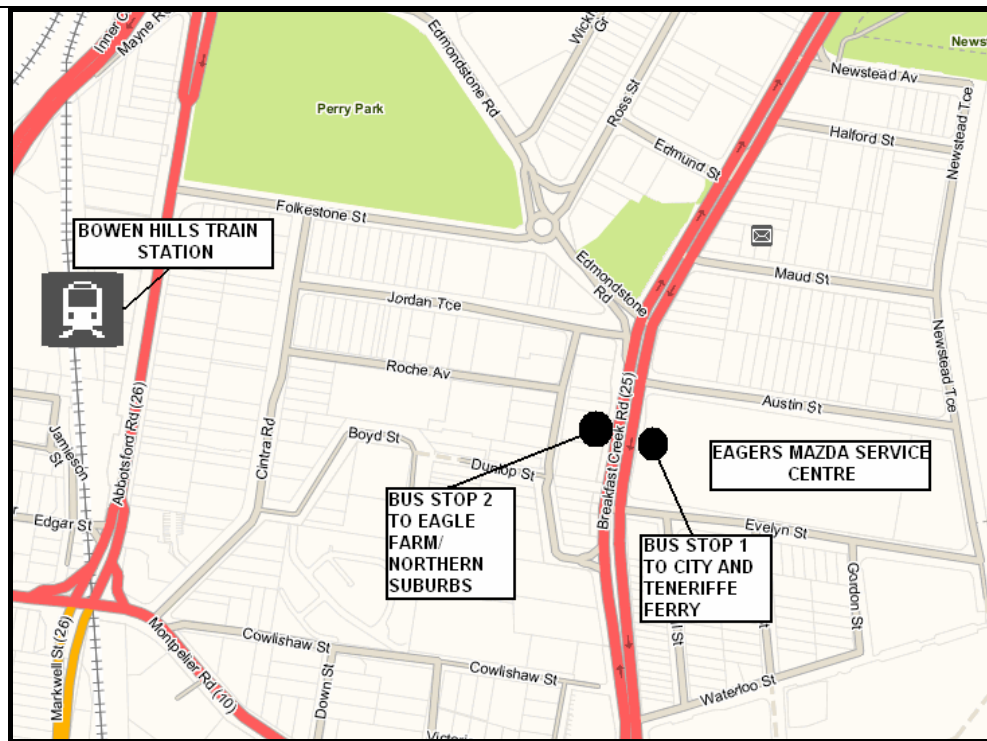

PUBLIC TRANSPORT SERVICING ALL AREAS OF BRISBANE FROM EAGERS MAZDA NEWSTEAD

We are pleased to be able to offer our customers a courtesy bus shuttle service to and from Brisbane CBD (See reverse for more details).

As we are only able to run a courtesy bus service to and from the city, for all those customers having to use public transport to reach other destinations around Brisbane, we are very happy to offer you a **FULL REFUND** on the cost of your bus/train/ferry ticket.* Please retain your travel ticket and present it to your service advisor when picking up your vehicle.**

We have listed below some information on public transport available from Eagers Mazda Newstead to other locations in and around Brisbane. For up to date timetables please either refer to www.translink.com.au or see the time tables at Bus/Train/Ferry stops. Also our Service advisors will be happy to assist you in looking up times for you.

*Up to and including Zone 4 in Brisbane areas.

** We will require your ticket as proof of purchase to obtain your full refund.

Buses

Route 300, 305	Newstead to City or Hamilton, Ascot, Toombul
Route 301	Newstead to Spring Hill, City or Albion, Ascot, Clayfield, Toombul, Doomben
Route 302	Newstead to City, or Eagle Farm, Pinkenba
Route 306	Newstead to City or Chermside
Route 322	Newstead to City or Nudgee
Route 393	Newstead to Teneriffe ferry terminal (also linking with Bus 470 to Auchenflower or Toowong). Or, Newstead to Bowen Hills, Royal Brisbane Hospital, Kelvin Grove, Normanby

Trains

Bowen Hills train station is an approximate 10-15 minute walk from Eagers Mazda (Take Edmondstone rd & then Folkstone rd as per map above), or alternatively you can take the bus # 393 from bus stop 2, (please refer to map above for location of bus stop). Bowen Hills station is a major hub connecting with all train services covering the whole of Brisbane area, including the airport.

Ferries

The closest ferry terminal to us here is at Teneriffe, nr New Farm. The bus # 393 runs approximately every 15 minutes from outside our showroom from bus stop 1 (please refer to map above for location of bus stop) to Teneriffe ferry terminal which only takes 5 minutes. From Teneriffe you can take the cross river ferry 1 stop to New Farm, which then connects with the City Cat servicing East to Hamilton/Apollo Road and West to City/University of QLD.