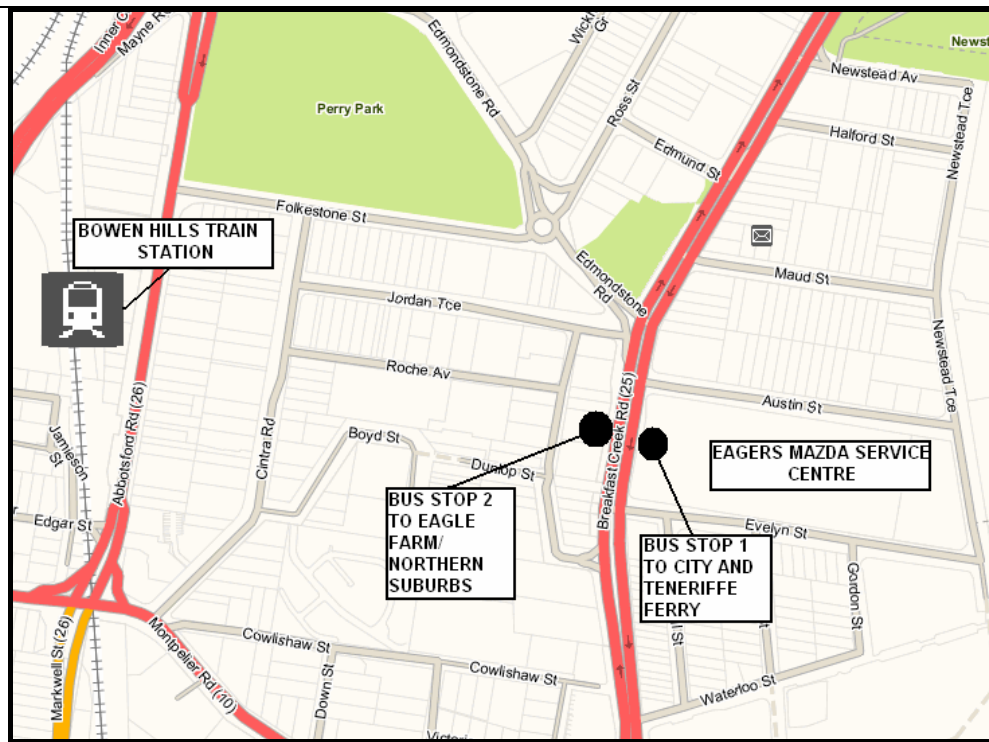

PUBLIC TRANSPORT SERVICING ALL AREAS OF BRISBANE FROM EAGERS MAZDA NEWSTEAD

We are pleased to be able to offer our customers a courtesy bus shuttle service to and from Brisbane CBD (See reverse for more details).

As we are only able to run a courtesy bus service to and from the city, for all those customers having to use public transport to reach other destinations around Brisbane, we are very happy to offer you a **FULL REFUND** on the cost of your bus/train/ferry ticket.* Please retain your travel ticket and present it to your service advisor when picking up your vehicle.**

We have listed below some information on public transport available from Eagers Mazda Newstead to other locations in and around Brisbane. For up to date timetables please either refer to www.translink.com.au or see the time tables at Bus/Train/Ferry stops. Also our Service advisors will be happy to assist you in looking up times for you.

*Up to and including Zone 4 in Brisbane areas.

** We will require your ticket as proof of purchase to obtain your full refund.

Buses

Route 300, 305	Newstead to City or Hamilton, Ascot, Toombul
Route 301	Newstead to Spring Hill, City or Albion, Ascot, Clayfield, Toombul, Doomben
Route 302	Newstead to City, or Eagle Farm, Pinkenba
Route 306	Newstead to City or Chermside
Route 322	Newstead to City or Nudgee
Route 393	Newstead to Teneriffe ferry terminal (also linking with Bus 470 to Auchenflower or Toowong). Or, Newstead to Bowen Hills, Royal Brisbane Hospital, Kelvin Grove, Normanby

Trains

Bowen Hills train station is an approximate 10-15 minute walk from Eagers Mazda (Take Edmondstone rd & then Folkstone rd as per map above), or alternatively you can take the bus # 393 from bus stop 2, (please refer to map above for location of bus stop). Bowen Hills station is a major hub connecting with all train services covering the whole of Brisbane area, including the airport.

Ferries

The closest ferry terminal to us here is at Teneriffe, nr New Farm. The bus # 393 runs approximately every 15 minutes from outside our showroom from bus stop 1 (please refer to map above for location of bus stop) to Teneriffe ferry terminal which only takes 5 minutes. From Teneriffe you can take the cross river ferry 1 stop to New Farm, which then connects with the City Cat servicing East to Hamilton/Apollo Road and West to City/University of QLD.